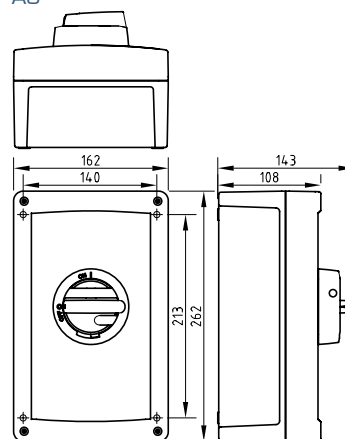

ALUMINIUM ENCLOSED SAFETY SWITCHES / ISOLATORS 16-250 A

- IP66; Enclosure types A2, A3
- IP65; Enclosure types A4, A5
- IK08; A2, A3 (Degree of mechanical impact)
- IK10: A4, A5
- Wide operating temperature range
- Good resistance against many chemicals
- Good UV resistance
- Excellent for hard weather conditions
- Padlockable
- Door interlock with defeat mechanism

A3

Data subject to change without notice