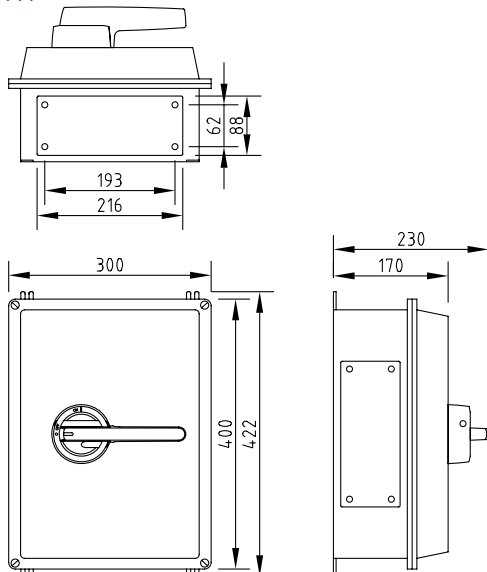

ALUMINIUM ENCLOSED SAFETY SWITCHES / ISOLATORS 16-250 A

- IP66; Enclosure types A2, A3
- IP65; Enclosure types A4, A5
- IK08; A2, A3 (Degree of mechanical impact)
- IK10: A4, A5
- Wide operating temperature range
- Good resistance against many chemicals
- Good UV resistance
- Excellent for hard weather conditions
- Padlockable
- Door interlock with defeat mechanism

A4

Data subject to change without notice