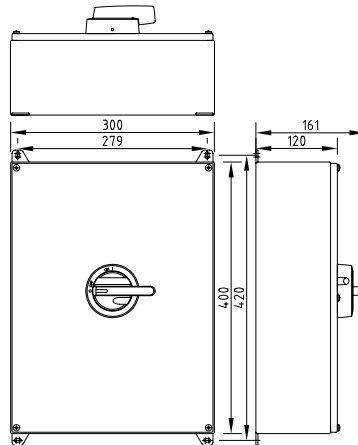

STAINLESS STEEL ENCLOSED SAFETY SWITCHES / ISOLATORS 16-1600 A

- IP66; Enclosure types H23, H32, H02 (AISI 316, acid proof)
- IP65; Enclosure types H03, H04, H06, H07, H08 (AISI 304 as standard, AISI 316 on request)
- Where hygiene and good protection against corrosion are required
- Padlockable
- Door interlock with defeat mechanism

H02

Data subject to change without notice