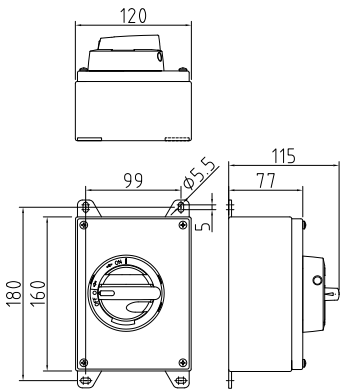

- IP66; Enclosure types H23, H32, H02 (AISI 316, acid proof)
- IP65; Enclosure types H03, H04, H06, H07, H08 (AISI 304 as standard, AISI 316 on request)
- Where hygiene and good protection against corrosion are required
- Padlockable
- Door interlock with defeat mechanism

H23