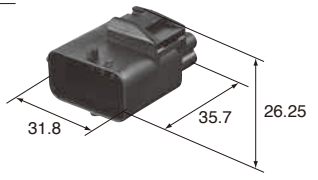

10way

Color 色相 Black 黒

Retainer No. (6918-2804)

M (6181-6481) **F (6189-6906)**