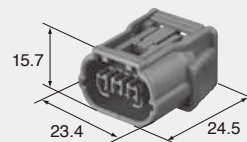

2way

(Rib difference) (リブ違)

F (6189-7052)

Retainer No. (6918-1835)

Color Dark Gray
色相 濃灰

Color Dark Gray
色相 濃灰

3way

(Rib difference) (リブ違)