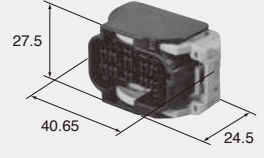

Color 色相 Black 黒

Retainer No. (6918-2806)