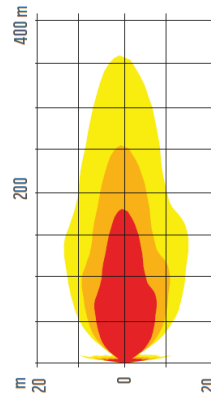

AUXILIARY LIGHTS RANGE

Alpha 225 Pro Xenon

Alpha 225 Xenon

Alpha 225

Alpha 175 LED

Part Numbers	D14164	D14165	D14166	D14167
Bulb	35W D1S, GEN 5 integrated	35W D1S, GEN 5 integrated	H1 bulb not integrated	LED module
Light Pattern	ECE Position Light LED ECE Broad 45	ECE Position Light LED ECE Broad 20	ECE Pilot Light ECE Broad 25	ECE Pilot Light LED ECE Broad 25
Consumption	43W	43W	70W max	8W
Voltage	24V	24V	-	multi voltage 12-24V
Connection	Wiring harness	Wiring harness	Grommet	Wiring harness
Operating Temp	- 40°C to +60°C	- 40°C to +60°C	- 40°C to +60°C	- 40°C to +60°C
Housing	aluminium	black fibre reinforced plastic	black fibre reinforced plastic	black fibre reinforced plastic
Lens	hardened glass lens	plastic lens	plastic lens	hardened glass lens
Mounting	pedestal	pedestal	pedestal	pedestal
Dimensions (mm)	Ø 225 x 151	Ø 225 x 153	Ø 225 x 153	Ø 175 x 104