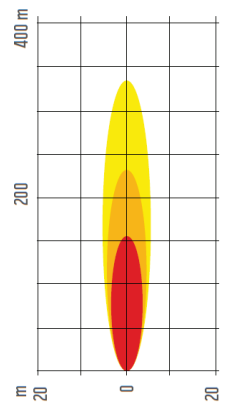

AUXILIARY LIGHTS RANGE

Alpha 225 Pro Xenon

Alpha 225 Xenon

Alpha 225

Alpha 175 LED

Part Numbers	D14164	D14165	D14166	D14167
Bulb	35W D1S, GEN 5 integrated	35W D1S, GEN 5 integrated	H1 bulb not integrated	LED module
Light Pattern	ECE Position Light LED ECE Broad 45	ECE Position Light LED ECE Broad 20	ECE Pilot Light ECE Broad 25	ECE Pilot Light LED ECE Broad 25
Consumption	43W	43W	70W max	8W
Voltage	24V	24V	-	multi voltage 12-24V
Connection	Wiring harness	Wiring harness	Grommet	Wiring harness
Operating Temp	- 40°C to +60°C	- 40°C to +60°C	- 40°C to +60°C	- 40°C to +60°C
Housing	aluminium	black fibre reinforced plastic	black fibre reinforced plastic	black fibre reinforced plastic
Lens	hardened glass lens	plastic lens	plastic lens	hardened glass lens
Mounting	pedestal	pedestal	pedestal	pedestal
Dimensions (mm)	Ø 225 x 151	Ø 225 x 153	Ø 225 x 153	Ø 175 x 104