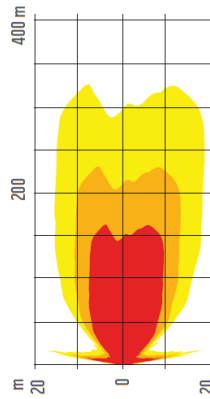

AUXILIARY LIGHTS RANGE

Alpha 225 Pro Xenon

Alpha 225 Xenon

Alpha 225

Alpha 175 LED

Part Numbers	D14164	D14165	D14166	D14167
Bulb	35W D1S, GEN 5 integrated	35W D1S, GEN 5 integrated	H1 bulb not integrated	LED module
Light Pattern	ECE Position Light LED ECE Broad 45	ECE Position Light LED ECE Broad 20	ECE Pilot Light ECE Broad 25	ECE Pilot Light LED ECE Broad 25
Consumption	43W	43W	70W max	8W
Voltage	24V	24V	-	multi voltage 12-24V
Connection	Wiring harness	Wiring harness	Grommet	Wiring harness
Operating Temp	- 40°C to +60°C	- 40°C to +60°C	- 40°C to +60°C	- 40°C to +60°C
Housing	aluminium	black fibre reinforced plastic	black fibre reinforced plastic	black fibre reinforced plastic
Lens	hardened glass lens	plastic lens	plastic lens	hardened glass lens
Mounting	pedestal	pedestal	pedestal	pedestal
Dimensions (mm)	Ø 225 x 151	Ø 225 x 153	Ø 225 x 153	Ø 175 x 104