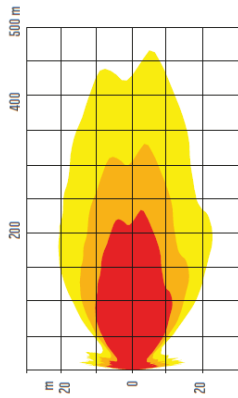

AUXILIARY LIGHTS RANGE

Alpha 225 Pro Xenon

Alpha 225 Xenon

Alpha 225

Alpha 175 LED

Part Numbers	D14164	D14165	D14166	D14167
Bulb	35W D1S, GEN 5 integrated	35W D1S, GEN 5 integrated	H1 bulb not integrated	LED module
Light Pattern	ECE Position Light LED ECE Broad 45	ECE Position Light LED ECE Broad 20	ECE Pilot Light ECE Broad 25	ECE Pilot Light LED ECE Broad 25
Consumption	43W	43W	70W max	8W
Voltage	24V	24V	-	multi voltage 12-24V
Connection	Wiring harness	Wiring harness	Grommet	Wiring harness
Operating Temp	- 40°C to +60°C	- 40°C to +60°C	- 40°C to +60°C	- 40°C to +60°C
Housing	aluminium	black fibre reinforced plastic	black fibre reinforced plastic	black fibre reinforced plastic
Lens	hardened glass lens	plastic lens	plastic lens	hardened glass lens
Mounting	pedestal	pedestal	pedestal	pedestal
Dimensions (mm)	Ø 225 x 151	Ø 225 x 153	Ø 225 x 153	Ø 175 x 104