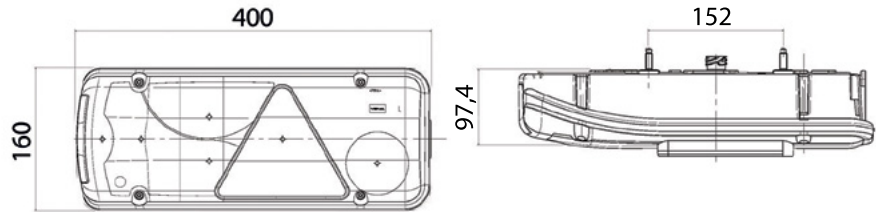

Rear lamps

Multifunction lamps

LC8T