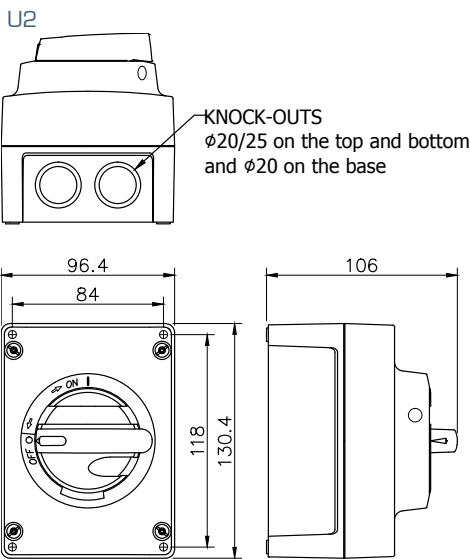

ABS ENCLOSED SAFETY SWITCHES / ISOLATORS 10-80 A

- IP65
- Padlockable
- Door interlock with defeat mechanism
- Excellent insulating properties
- Good resistance against many chemicals
- E/G=Grey, Y/R=Yellow/Red