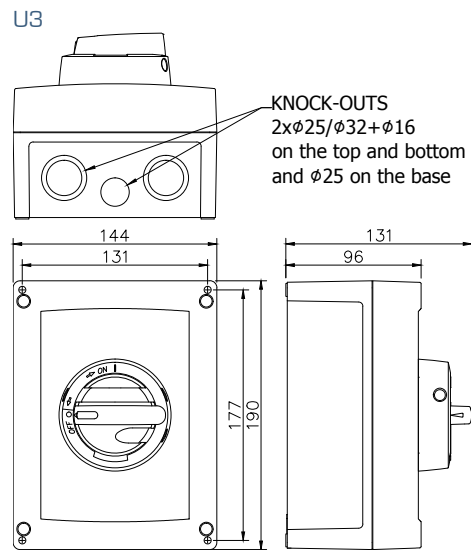

ABS ENCLOSED SAFETY SWITCHES / ISOLATORS 10-80 A

- IP65
- Padlockable
- Door interlock with defeat mechanism
- Excellent insulating properties
- Good resistance against many chemicals
- E/G=Grey, Y/R=Yellow/Red