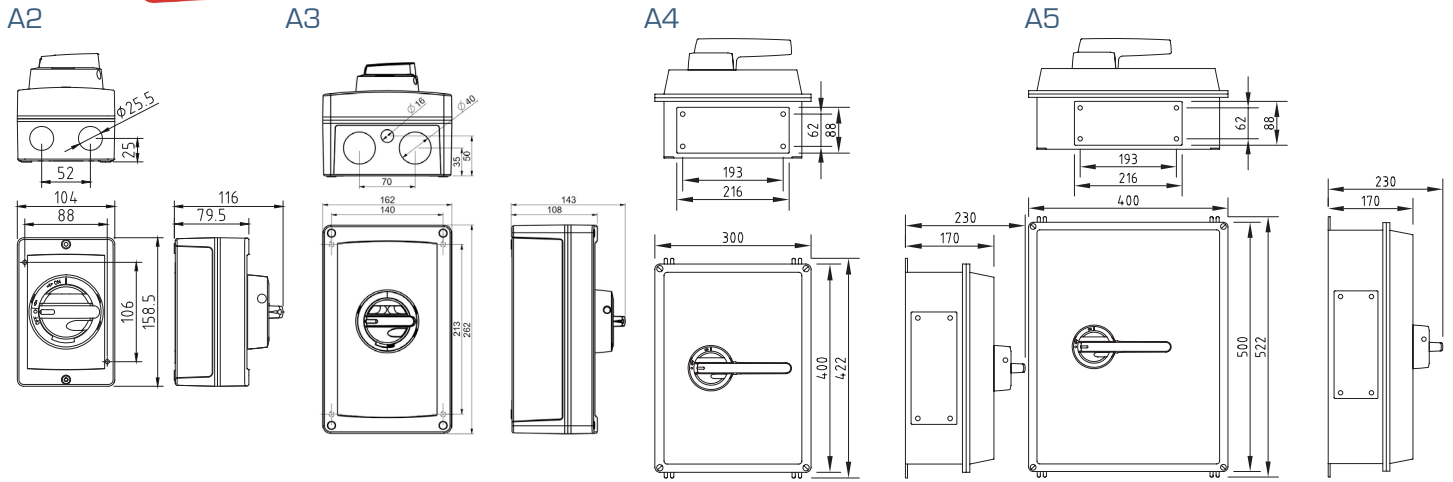

FIRERATED ALUMINIUM ENCLOSED SAFETY SWITCHES / ISOLATORS 16-200A

- F200 3H (FR) / F300 2H (FR3)
- IP66 rating in enclosures A2 and A3
- IP65 rating in enclosures A4 and A5
- Padlockable
- Door interlock with defeat mechanism
- ON-locking facility as option
- Good corrosion and UV resistance
- Excellent for hard weather conditions