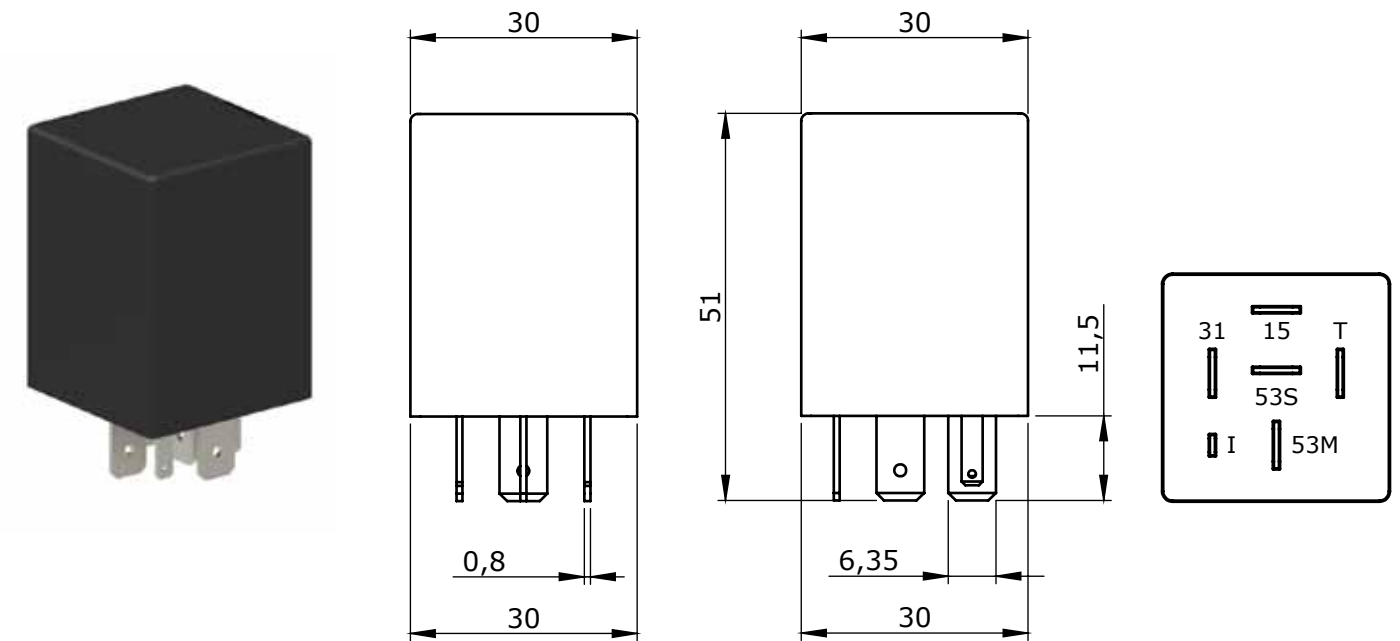

## Relay Intervallo Tergicristallo

The windshield washer-wiper relay operate the wiper motor module and the washer pump using a specific 3 or 4 positions washer switch.

Autoelettric develops custom washer-wiper relay in low volumes for any vehicles in the automotive, agriculture field.

OUR CODE	DESCRIPTION	PINS	A	V	CONNECTION
<b>100.205.03</b>	WASHER-WIPER RELAYS RELAY INTERVALLO TERGCRIStALLO	6	5 12V WIPER MOTOR MOTORE TERGCRIStALLO 12V	12	