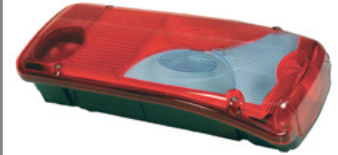

LC8

E2 2040

OE applications
MAN (VUL)

* 31 mm rear bolts

155550*

left

AMP 1.5
rear connector

155560*