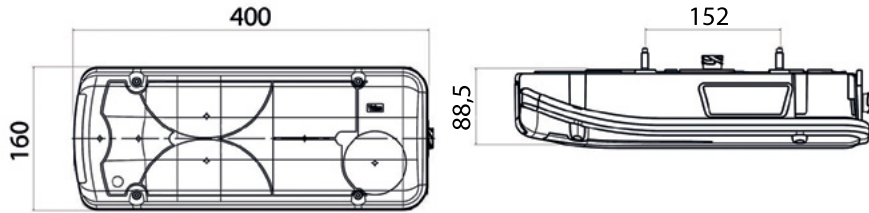

OE applications
MERCEDES
VOLKSWAGEN

OE applications
SCANIA