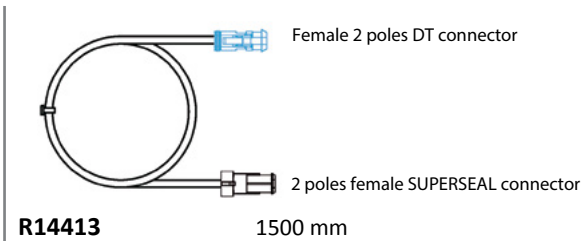

161010 LED-24V **T**
161210 LED-12V **T**

Right

LED-24V **161190**

Left

161180 LED-24V

Right

Spare parts

R14413 1500 mm

D14288 DT 2V

Homologated reverse lamp

R14412 16 m

104090 LED-24V 500 mm **K**

104100 LED-24V 1500 mm **K**

R14364 LED-24V 2000 mm

2 pole female SUPERSEAL connector

D14425 LED-12/24V 1500 mm gauche - left - links

D14426 LED-12/24V 1500 mm droit - right - rechts

2 poles female SUPERSEAL connector