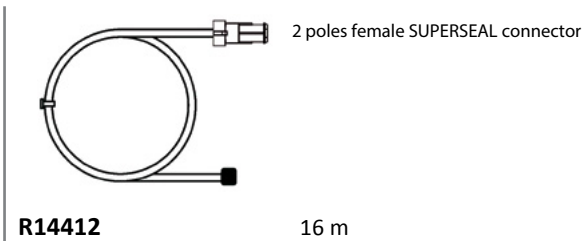

161010 LED-24V **T**
161210 LED-12V **T**

Right

LED-24V **161190**

Left

161180 LED-24V

Right

Spare parts

R14413 1500 mm

D14288 DT 2V

Homologated reverse lamp

R14412 16 m

104090 LED-24V 500 mm **K**

104100 LED-24V 1500 mm **K**

R14364 LED-24V 2000 mm

2 pole female SUPERSEAL connector

D14425 LED-12/24V 1500 mm gauche - left - links

D14426 LED-12/24V 1500 mm droit - right - rechts

2 poles female SUPERSEAL connector