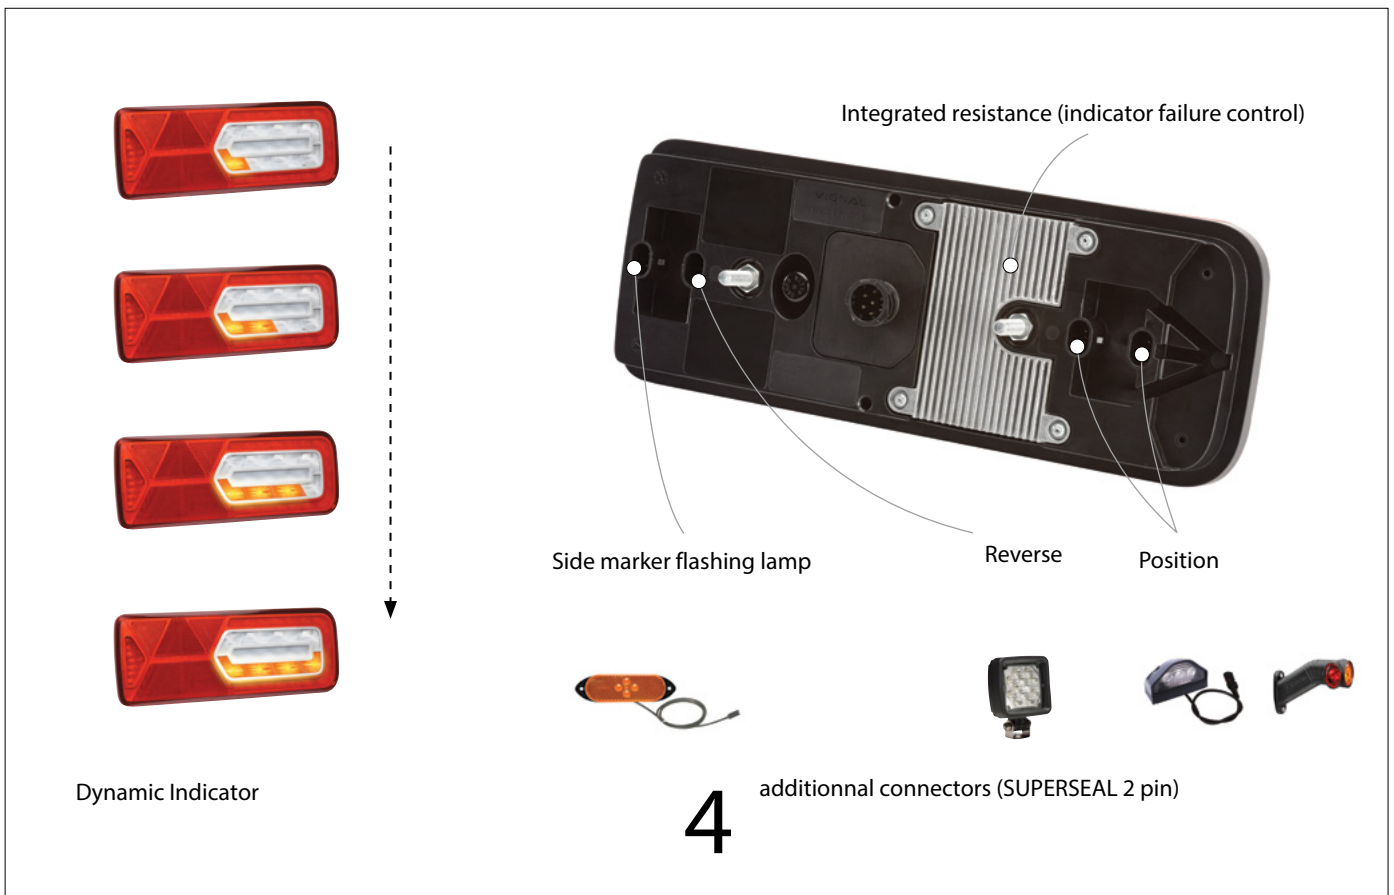

LC12T

LED

E2 16027
10R-0516057

OE applications

- ASCA
- BENALU
- BTK
- FRUEHAUF
- LAMBERET
- LOUAULT
- MAGYAR
- SCHMITZ
- TABARRINI

AMP 1.5
rear connector

T LED-24V **161000**
T LED-12V **161200**

Left

161010 LED-24V **T**
161210 LED-12V **T**

Right

LED-24V **161190**

Left

161180 LED-24V

Right

Spare parts

R14413 1500 mm

D14288 DT 2V

Homologated reverse lamp

R14412 16 m

104090 LED-24V 500 mm **K**

104100 LED-24V 1500 mm **K**

R14364 LED-24V 2000 mm

2 pole female SUPERSEAL connector

D14425 LED-12/24V 1500 mm gauche - left - links

D14426 LED-12/24V 1500 mm droit - right - rechts

2 poles female SUPERSEAL connector