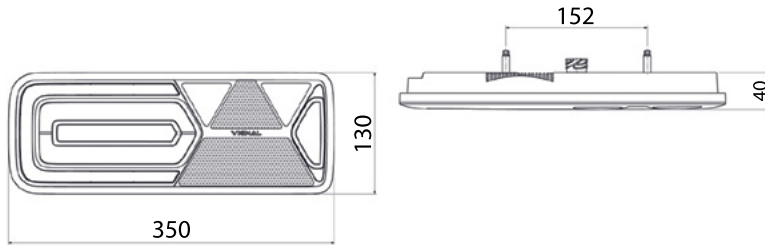

LC12T

LED

E2 16027
10R-0516057

OE applications

- ASCA
- BENALU
- BTK
- FRUEHAUF
- LAMBERET
- LOUAULT
- MAGYAR
- SCHMITZ
- TABARRINI

AMP 1.5
rear connector

T LED-24V **161000**
T LED-12V **161200**

Left

161010 LED-24V **T**
161210 LED-12V **T**

Right

LED-24V **161190**

Left

161180 LED-24V

Right

Spare parts

R14413 1500 mm

D14288 DT 2V

Homologated reverse lamp

R14412 16 m

104090 LED-24V 500 mm **K**

104100 LED-24V 1500 mm **K**

R14364 LED-24V 2000 mm

2 pole female SUPERSEAL connector

D14425 LED-12/24V 1500 mm gauche - left - links

D14426 LED-12/24V 1500 mm droit - right - rechts

2 poles female SUPERSEAL connector