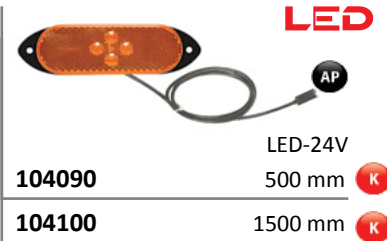

161010 LED-24V **T**
161210 LED-12V **T**

Right

LED-24V **161190**

Left

161180 LED-24V

Right

Spare parts

R14413 1500 mm

D14288 DT 2V

Homologated reverse lamp

R14412 16 m

104090 LED-24V 500 mm **K**

104100 LED-24V 1500 mm **K**

R14364 LED-24V 2000 mm

2 pole female SUPERSEAL connector

D14425 LED-12/24V 1500 mm gauche - left - links

D14426 LED-12/24V 1500 mm droit - right - rechts

2 poles female SUPERSEAL connector