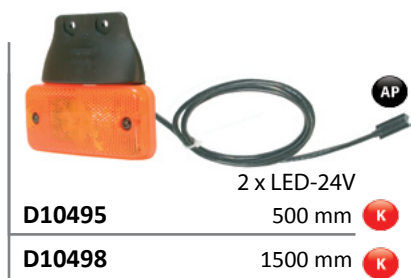

## SMD98

LED

ADR

E2 8040

OE applications

IRISBUS  
IVECO  
MANITOWOC  
RENAULT TRUCKS  
VOLVO TRUCKS

2 pole for LC8

ORIGINAL QUALITY PARTS