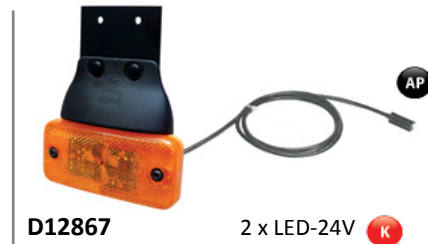

## SMD98

LED

ADR

E2 8040

OE applications

IRISBUS  
IVECO  
MANITOWOC  
RENAULT TRUCKS  
VOLVO TRUCKS

2 pole for LC8

ORIGINAL QUALITY PARTS