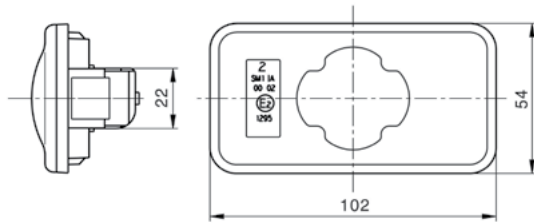

SMD00

LED

ADR

E2 1295

OE applications
RENAULT TRUCKS
VOLVO TRUCKS

White body - PMMA lens

Amber body - PC lens high temperature

Adaptator