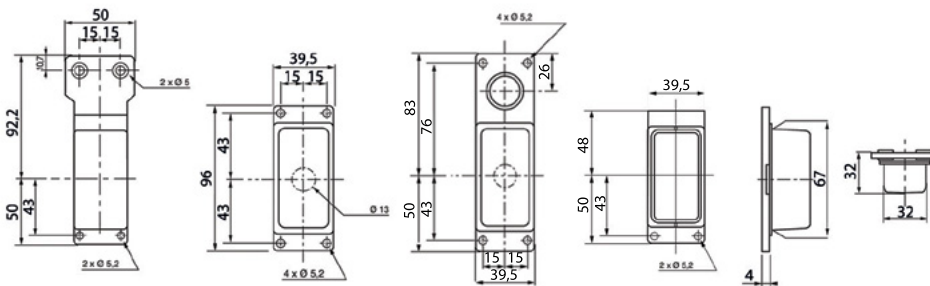

FE88

E2 88714

188110 C5W

188210 C5W
For o-ring 000176

188010 C5W

188710 C5W

188310 C5W

188610 C5W

AP Click-in for flat cable