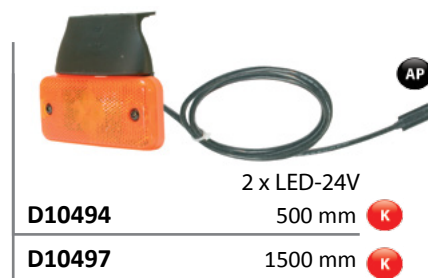

## SMD98

LED

ADR

E2 8040

OE applications

IRISBUS  
IVECO  
MANITOWOC  
RENAULT TRUCKS  
VOLVO TRUCKS

2 pole for LC8

ORIGINAL QUALITY PARTS