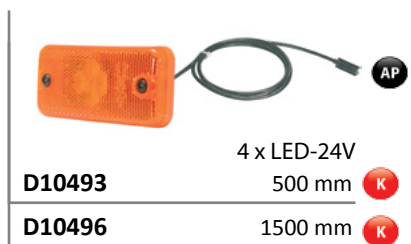

## SMD98

LED

ADR

E2 8040

OE applications

IRISBUS  
IVECO  
MANITOWOC  
RENAULT TRUCKS  
VOLVO TRUCKS

2 pole for LC8

ORIGINAL QUALITY PARTS