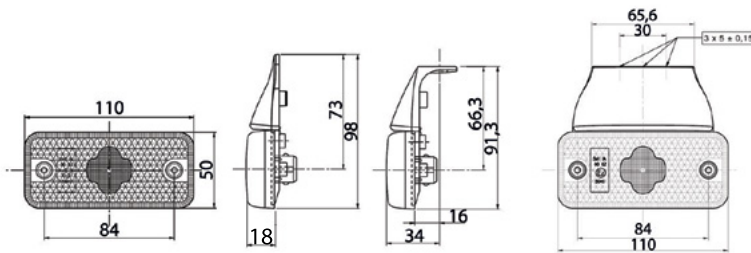

SMD98

LED

ADR

E2 8040

OE applications
IRISBUS
IVECO
MANITOWOC
RENAULT TRUCKS
VOLVO TRUCKS

AMP JPT
rear connector

SUPERSEAL