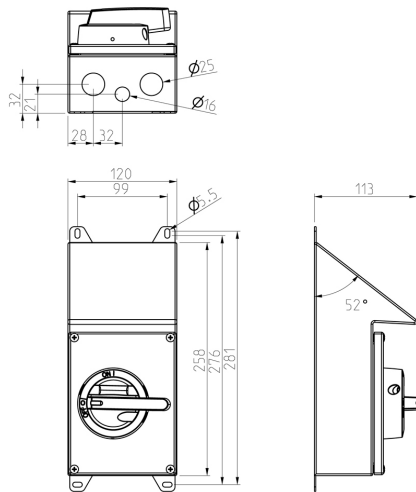

STAINLESS STEEL ENCLOSED SAFETY SWITCHES / ISOLATORS IP69K RAINHOOD PROTECTION 16-125A

- IP69K rating
- LK11 handle (Black or yellow/red)
- Sloped roof for extra protection
- Where hygiene and good protection against corrosion are required
- Padlockable
- Door interlock with defeat mechanism

H24T

H34T

Type		AC-22	400 V		AC-23	AC-23	690 V	EAN code		Enclosure	Weight
			415 V	690 V				400 V	415 V		
Black	Yellow/Red	I_n / A	I_n / A	P / kW	I_n / A	P / kW	Black	Yellow/Red		kg	
3 poles											
KER 316S IP69K	KER 316S IP69K Y/R	16 A	16 A	7.5 kW	16 A	11 kW	...349724	...349861	H24T	1,7	
KER 325S IP69K	KER 325S IP69K Y/R	25 A	25 A	11 kW	25 A	22 kW	...349731	...349878	H24T	1,7	
KER 340S IP69K	KER 340S IP69K Y/R	40 A	40 A	22 kW	32 A	30 kW	...349748	...349885	H24T	1,7	
KER 363S IP69K	KER 363S IP69K Y/R	63 A	40 A	22 kW	40 A	37 kW	...349755	...349892	H34T	2,9	
KER 380S IP69K	KER 380S IP69K Y/R	80 A	63 A	30 kW	40 A	37 kW	...349762	...349908	H34T	2,9	
KER 3100S IP69K	KER 3100S IP69K Y/R	100 A	80 A	45 kW	63 A	55 kW	...349779	...349915	H34T	2,9	
KER 3125S IP69K	KER 3125S IP69K Y/R	125 A	125 A	55 kW	80 A	75 kW	...349786	...349922	H34T	2,9	
4 poles											
KER 416S IP69K	KER 416S IP69K Y/R	16 A	16 A	7.5 kW	16 A	11 kW	...349793	...349939	H24T	1,8	
KER 425S IP69K	KER 425S IP69K Y/R	25 A	25 A	11 kW	25 A	22 kW	...349809	...349946	H24T	1,8	
KER 440S IP69K	KER 440S IP69K Y/R	40 A	40 A	22 kW	32 A	30 kW	...349816	...349953	H24T	1,8	
KER 463S IP69K	KER 463S IP69K Y/R	63 A	40 A	22 kW	40 A	37 kW	...349823	...349960	H34T	3,0	
KER 480S IP69K	KER 480S IP69K Y/R	80 A	63 A	30 kW	40 A	37 kW	...349830	...349977	H34T	3,0	
KER 4100S IP69K	KER 4100S IP69K Y/R	100 A	80 A	45 kW	63 A	55 kW	...349847	...349984	H34T	3,0	
KER 4125S IP69K	KER 4125S IP69K Y/R	125 A	125 A	55 kW	80 A	75 kW	...349854	...349991	H34T	3,0	