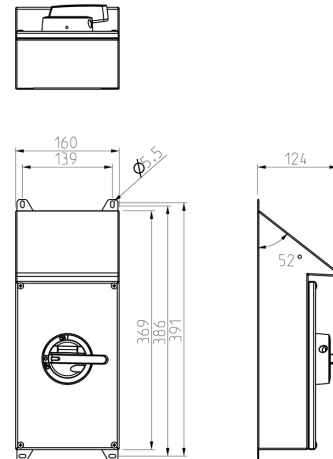

STAINLESS STEEL ENCLOSED SAFETY SWITCHES / ISOLATORS IP69K RAINHOOD PROTECTION 16-125A

- IP69K rating
- LK11 handle (Black or yellow/red)
- Sloped roof for extra protection
- Where hygiene and good protection against corrosion are required
- Padlockable
- Door interlock with defeat mechanism

H24T

H34T

Type		AC-22	400 V		AC-23	AC-23	690 V	EAN code		Enclosure	Weight
			415 V	690 V				400 V	415 V		
Black	Yellow/Red	I_n / A	I_n / A	P / kW	I_n / A	P / kW	Black	Yellow/Red		kg	
3 poles											
KER 316S IP69K	KER 316S IP69K Y/R	16 A	16 A	7.5 kW	16 A	11 kW	...349724	...349861	H24T	1,7	
KER 325S IP69K	KER 325S IP69K Y/R	25 A	25 A	11 kW	25 A	22 kW	...349731	...349878	H24T	1,7	
KER 340S IP69K	KER 340S IP69K Y/R	40 A	40 A	22 kW	32 A	30 kW	...349748	...349885	H24T	1,7	
KER 363S IP69K	KER 363S IP69K Y/R	63 A	40 A	22 kW	40 A	37 kW	...349755	...349892	H34T	2,9	
KER 380S IP69K	KER 380S IP69K Y/R	80 A	63 A	30 kW	40 A	37 kW	...349762	...349908	H34T	2,9	
KER 3100S IP69K	KER 3100S IP69K Y/R	100 A	80 A	45 kW	63 A	55 kW	...349779	...349915	H34T	2,9	
KER 3125S IP69K	KER 3125S IP69K Y/R	125 A	125 A	55 kW	80 A	75 kW	...349786	...349922	H34T	2,9	
4 poles											
KER 416S IP69K	KER 416S IP69K Y/R	16 A	16 A	7.5 kW	16 A	11 kW	...349793	...349939	H24T	1,8	
KER 425S IP69K	KER 425S IP69K Y/R	25 A	25 A	11 kW	25 A	22 kW	...349809	...349946	H24T	1,8	
KER 440S IP69K	KER 440S IP69K Y/R	40 A	40 A	22 kW	32 A	30 kW	...349816	...349953	H24T	1,8	
KER 463S IP69K	KER 463S IP69K Y/R	63 A	40 A	22 kW	40 A	37 kW	...349823	...349960	H34T	3,0	
KER 480S IP69K	KER 480S IP69K Y/R	80 A	63 A	30 kW	40 A	37 kW	...349830	...349977	H34T	3,0	
KER 4100S IP69K	KER 4100S IP69K Y/R	100 A	80 A	45 kW	63 A	55 kW	...349847	...349984	H34T	3,0	
KER 4125S IP69K	KER 4125S IP69K Y/R	125 A	125 A	55 kW	80 A	75 kW	...349854	...349991	H34T	3,0	